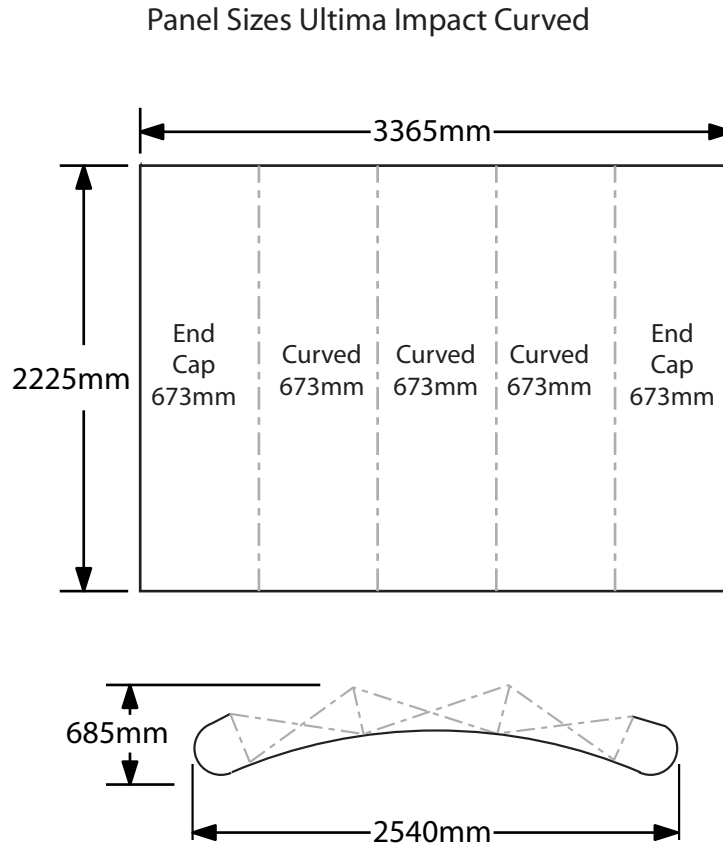

## Panel Sizes Ultima Impact Curved

Artwork can be saved at 300dpi quarter size.

Create artwork as 1 image, we will slice it up for drops and endcaps.

Save as CMYK. We prefer files as print res PDFs, .TIFs or EPSs.